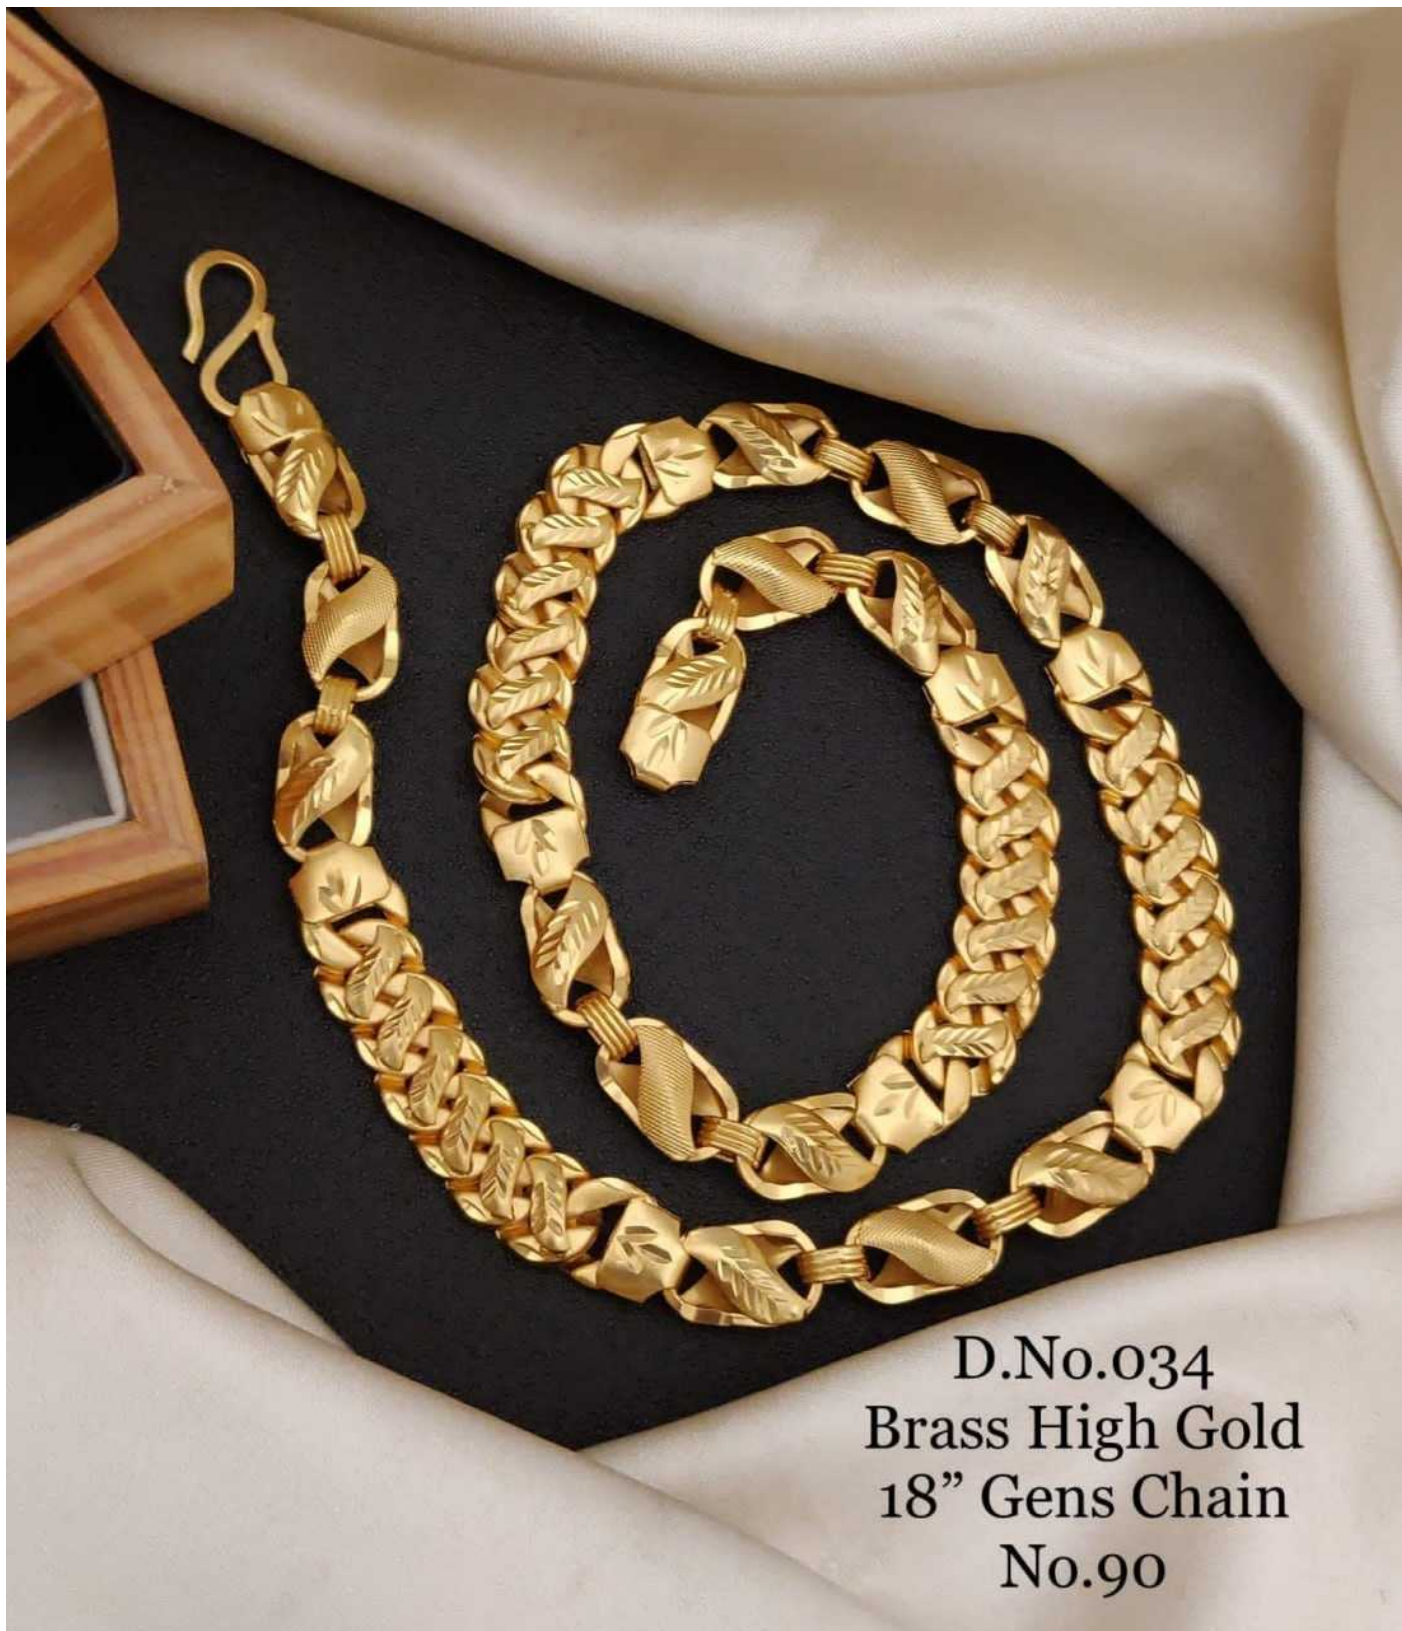

D.No.034  
Brass High Gold  
18" Gens Chain  
No.90

D.No.034  
Brass High Gold  
18" Gens Chain  
No.90